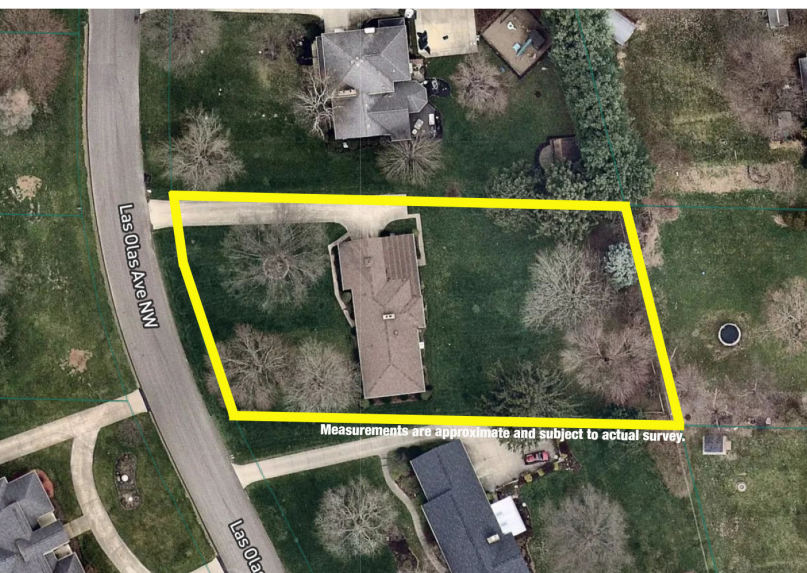

ABSOLUTE AUCTION

THURSDAY, JANUARY 11, 2024 – 12:30 PM

REAL ESTATE

LIVE AUCTION WITH ONLINE BIDDING

AUCTION HIGHLIGHTS

- Quality Brick Ranch Built In 1958
- 3 Wood Floored Bedrooms
- Finished Basement With Bar Area
- Covered Patio
- Glazed Tile Attached Garage

PROPERTY FEATURES

Quality built brick three-bedroom ranch home. Well-maintained built in 1958 on .67 of an acre. Eat-in fully applianced kitchen, dining area, family room with wood burning fireplace, den/study/office, 3 wood floored bedrooms, and full shower bath on main floor. Full partially finished basement with entertaining bar area, recreation room with wood burning fireplace and large area for storage/workshop/utility/etc. Glazed tile attached garage. Very nice flat backyard with stately trees and covered patio off home. Breaker electric. Forced air gas heat and A/C. Public water and septic. Home is ready for updates. Stark County parcel #05207423. Call to see how to buy this home at auction. Easy one floor living!

**3-BEDROOM
BRICK RANCH
HOME**
Well-Maintained On
.67 Of An Acre

1216 LAS OLAS BLVD. NW,
NORTH CANTON, OH 44720

www.kikoauctions.com | 800.533.5456

Information is believed to be accurate but not guaranteed.
KIKO Auctioneers